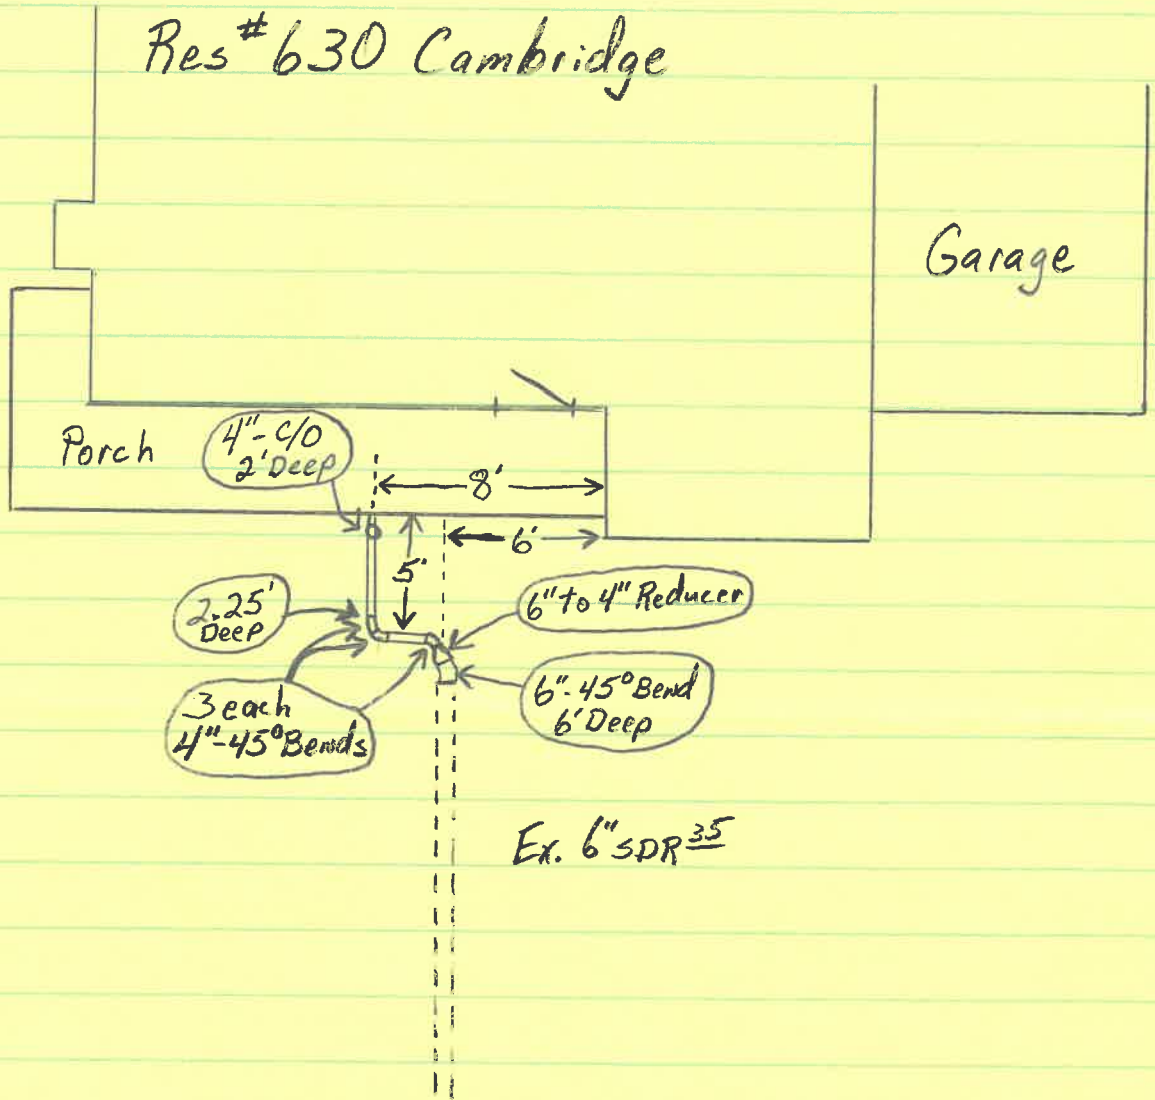

Picket Fences Sub-Div.

Date Installed:

9-27-01

Installed by:

Dennis Gerken

Inspected by:

Rex Moll

Picket Fences Sub-Div.

Date Installed:

9-27-01

Installed by:

Dennis Gerken

Inspected by:

Rex Moll

Res # 630 Cambridge

Garage

Porch

4" C/O
2' Deep

8'

6'

2.25'
Deep

6" to 4" Reducer

3 each
4" 45° Bends

6" 45° Bend
6' Deep

Ex. 6" SDR³⁵