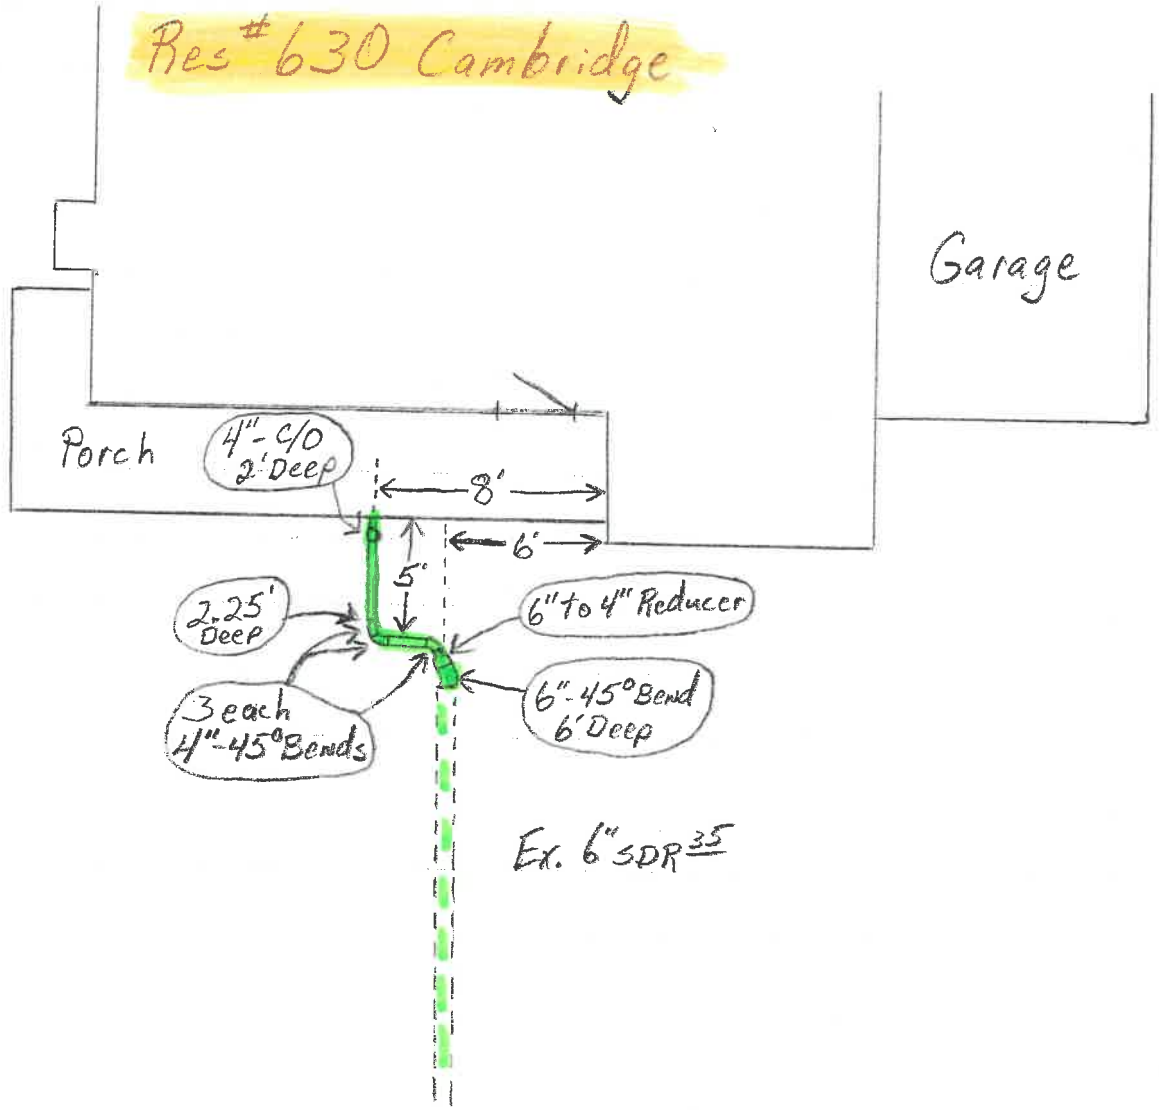

Picket Fences Sub-Div.

Date Installed:

9-27-01

Installed by:

Dennis Gerken

Inspected by:

Rex Moll

Picket Fences Sub-Div.

Date Installed:

9-27-01

Installed by:

Dennis Gerken

Inspected by:

Rex Moll

Res # 630 Cambridge

Garage

Porch

4" C/O
2' Deep

8'

6'

2.25'
Deep

6" to 4" Reducer

3 each
4" 45° Bends

6" 45° Bend
6' Deep

Ex. 6" SDR³⁵